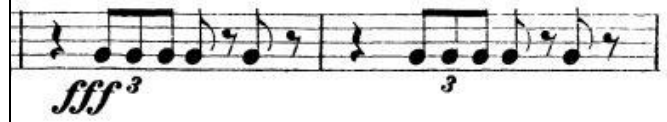

Lubbock Civic Orchestra

Tuba Audition Selection

Fall 2022

Tchaikovsky, *Marche Slave*
Measures 66 - 111 (skip rests)
Quarter note = 100

Lo stesso tempo.

Prayer of Ukraine – (lower divisi)
Measures 17 - 24
Quarter note = 72