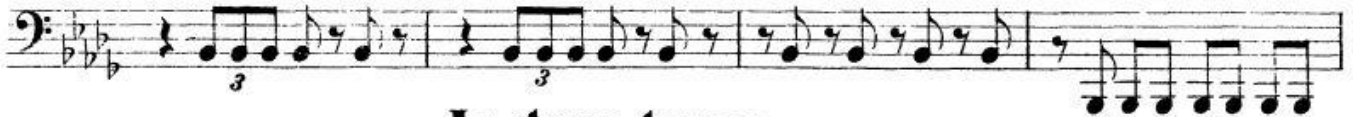

Lubbock Civic Orchestra

Tuba Audition Selection

Fall 2022

Tchaikovsky, *Marche Slave*
Measures 66 - 111 (skip rests)
Quarter note = 100

Lo stesso tempo.

Prayer of Ukraine – (lower divisi)
Measures 17 - 24
Quarter note = 72